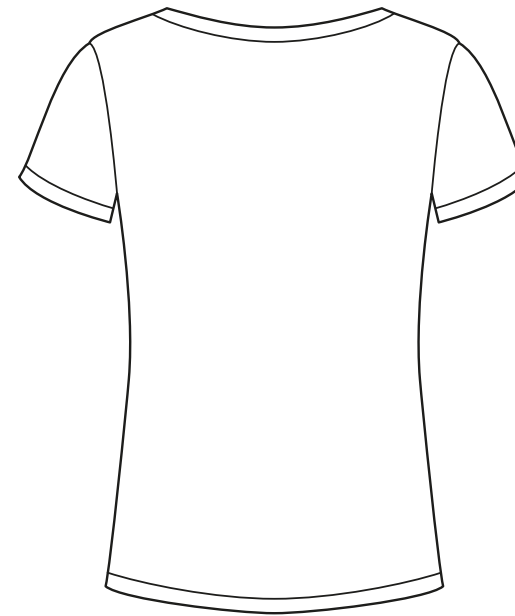

# Malkouno Size Women

SIZES		XS	S	M	L
A	Half Chest 2,5 cm below armhole	38,5	41	43,5	46,5
B	Body Length (from HPS)	62,5	64,5	66,5	68,5
C	Sleeve length	13,5	14	14,5	15

The translation between the countries size equivalence is for indication and can depend on the style.  
Refer you to the measures to be sure that it's the good size.