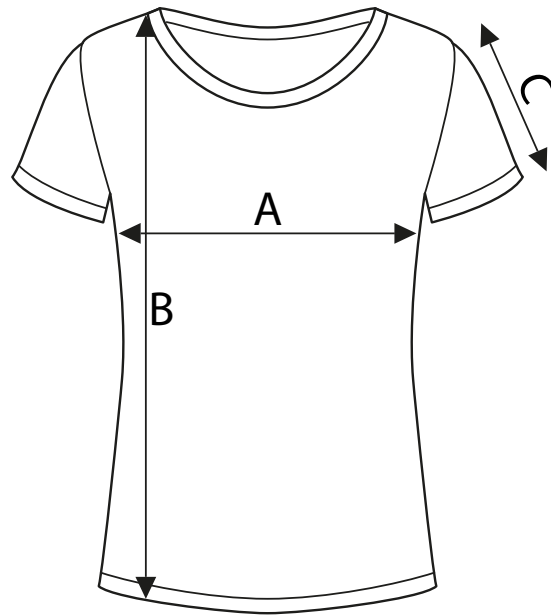

# Malkouno Size Women

SIZES		XS	S	M	L
A	Half Chest 2,5 cm below armhole	38,5	41	43,5	46,5
B	Body Length (from HPS)	62,5	64,5	66,5	68,5
C	Sleeve length	13,5	14	14,5	15

The translation between the countries size equivalence is for indication and can depend on the style.  
Refer you to the measures to be sure that it's the good size.